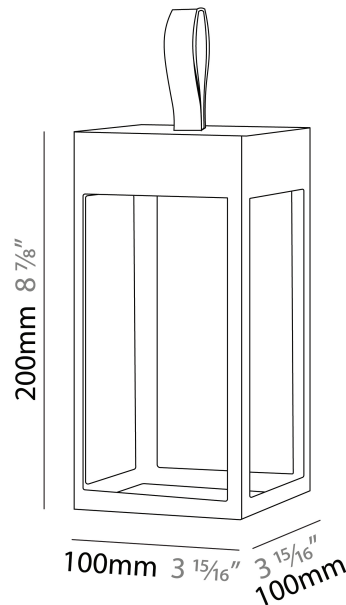

PROJECT _____
TYPE _____
SPECIFIER _____
QUANTITY _____
DATE _____

ETEREA 2.0 PORTABLE

E9B300-

base number _____
Finish _____
Options _____

1. To build a product code in our configurator select the specify button on the base model # product page
2. To build a manual product code on this datasheet choose from the options listed below in blue font and add the suffix to the base model #

GENERAL

Series: Eterea 2.0
Brand: Platek
Division: Exterior
Mounting Type: Portable
Mounting Location: Table
Subcategory: Battery Operated

PHYSICAL

Shape: Rectangle
Length (mm): 100
Length (in): 3 ¹⁵/₁₆
Width (mm): 100
Width (in): 3 ¹⁵/₁₆
Height (mm): 200
Height (in): 7 ⁷/₈
Light Distribution: Direct
Weight (kg): 0.9
Screws: No visible screws
Diffuser: Frosted Methacrylate
Fixture Finish: [ANT](#) / [BLK](#) / [BRZ](#) / [COR](#) / [RSB](#) / [WHI](#)
Fixture Material: Stainless Steel
Cable Details: Supplied with one Micro USB power supply cable 1.2m in length
Upon Request: Bolt Down

ELECTRICAL

Lamp Type: LED
Input Wattage (W): 1
Total Output Wattage (W): 1
Dimming: Non-Dimmable
Input Voltage (V): 120

LED

Number of LEDs: 1
Color Temperature (°K): 3000
Max. Delivered Lumen (lm): 80
Nominal Lumen (lm): 250
CRI: >90 CRI
Lamp Life (hrs): 60000

OPTICAL

Optic°: 100

RATINGS AND CERTIFICATIONS

Certified By: Certified for North American Standards
IP rating: IP65
IK Rating: IK07
Upon Request: Higher Maximum Ambient Temperature