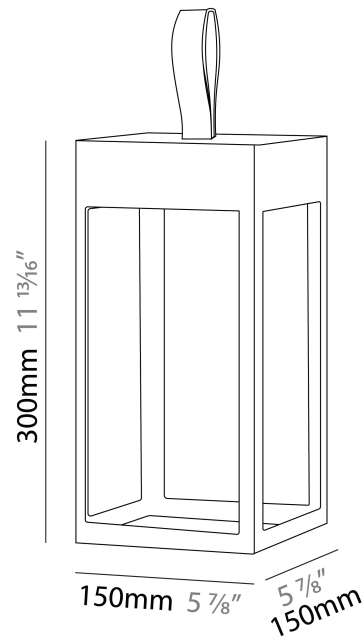

ETEREA 2.0 PORTABLE

E9B224-

base number   Finish
Options

PROJECT _____
TYPE _____
SPECIFIER _____
QUANTITY _____
DATE _____

1. To build a product code in our configurator select the specify button on the base model # product page
2. To build a manual product code on this datasheet choose from the options listed below in blue font and add the suffix to the base model #

GENERAL

Series: Eterea 2.0
Brand: Platek
Division: Exterior
Mounting Type: Portable
Mounting Location: Table
Subcategory: Battery Operated

PHYSICAL

Shape: Rectangle
Length (mm): 150
Length (in): 5 ⁷/₈
Width (mm): 150
Width (in): 5 ⁷/₈
Height (mm): 300
Height (in): 11 ¹³/₁₆
Light Distribution: Direct
Weight (kg): 1.8
Weight (lbs): 4
Screws: No visible screws
Diffuser: Frosted Methacrylate
Fixture Finish: [ANT](#) / [BLK](#) / [BRZ](#) / [COR](#) / [RSB](#) / [WHI](#)
Fixture Material: Stainless Steel
Cable Details: Supplied with one Micro USB power supply cable 1.2m in length
Upon Request: Bolt Down

ELECTRICAL

Lamp Type: LED
Input Wattage (W): 4.5
Total Output Wattage (W): 4.5
Dimming: Non-Dimmable
Input Voltage (V): 120

LED

Number of LEDs: 1
Color Temperature (°K): 3000
Max. Delivered Lumen (lm): 275
Nominal Lumen (lm): 450
CRI: >90 CRI
Lamp Life (hrs): 60000

OPTICAL

Optic°: 100

RATINGS AND CERTIFICATIONS

Certified By: Certified for North American Standards
IP rating: IP65
IK Rating: IK07
Bug Rating: B0 U0 G0
Upon Request: Higher Maximum Ambient Temperature